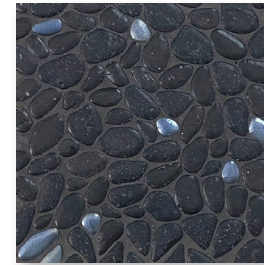

Frosted Clifton

Frosted Newton

Clear Clifton

Clear Newton

Bermuda Blend

Caribbean Blend

Aqua Blue

Miami Shores

Oyster Silver

Torrent Grey

Fresh Water Pearl

Southern Lakes

Abyss Black

GENESIS GLASS

Technical Characteristics

Material	Finish	Thickness	Application	Frost Resistance	Moh's	Shade Variation	Water Absorption
Recycled Glass	Polished & Matte	10mm	Interior/ Exterior	Yes	6-7	V3	0.02