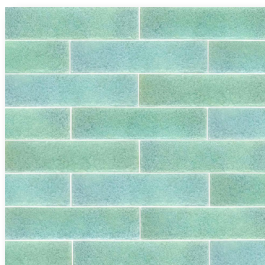

7"x14"

3" Hexagon Mosaic

1.75" Hexagon Mosaic

Colors

Clifton Hexagon

Newton Hexagon

Caribbean Blend Hexagon

Bermuda Blend Hexagon

Frosted Clifton

Frosted Newton

Clear Clifton

Clear Newton

Bermuda Blend

Caribbean Blend

Aqua Blue

Miami Shores

Oyster Silver

Torrent Grey

Fresh Water Pearl

Southern Lakes

Abyss Black

GENESIS GLASS

Technical Characteristics

Material	Finish	Thickness	Application	Frost Resistance	Moh's	Shade Variation	Water Absorption
Recycled Glass	Polished & Matte	10mm	Interior/ Exterior	Yes	6-7	V3	0.02