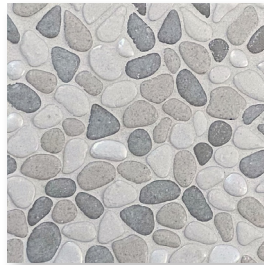

7"x14"

3" Hexagon Mosaic

1.75" Hexagon Mosaic

Colors

Clifton Hexagon

Newton Hexagon

Caribbean Blend Hexagon

Bermuda Blend Hexagon

Frosted Clifton

Frosted Newton

Clear Clifton

Clear Newton

Bermuda Blend

Caribbean Blend

Aqua Blue

Miami Shores

Oyster Silver

Torrent Grey

Fresh Water Pearl

Southern Lakes

Abyss Black

GENESIS GLASS

Technical Characteristics

Material	Finish	Thickness	Application	Frost Resistance	Moh's	Shade Variation	Water Absorption
Recycled Glass	Polished & Matte	10mm	Interior/ Exterior	Yes	6-7	V3	0.02