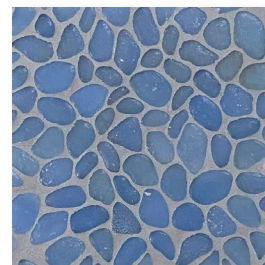

7"x14"

3" Hexagon Mosaic

1.75" Hexagon Mosaic

Colors

Clifton Hexagon

Newton Hexagon

Caribbean Blend Hexagon

Bermuda Blend Hexagon

Frosted Clifton

Frosted Newton

Clear Clifton

Clear Newton

Bermuda Blend

Caribbean Blend

Aqua Blue

Miami Shores

Oyster Silver

Torrent Grey

Fresh Water Pearl

Southern Lakes

Abyss Black

GENESIS GLASS

Technical Characteristics

Material	Finish	Thickness	Application	Frost Resistance	Moh's	Shade Variation	Water Absorption
Recycled Glass	Polished & Matte	10mm	Interior/ Exterior	Yes	6-7	V3	0.02