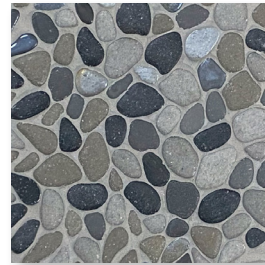

Frosted Clifton

Frosted Newton

Clear Clifton

Clear Newton

Bermuda Blend

Caribbean Blend

Aqua Blue

Miami Shores

Oyster Silver

Torrent Grey

Fresh Water Pearl

Southern Lakes

Abyss Black

GENESIS GLASS

Technical Characteristics

Material	Finish	Thickness	Application	Frost Resistance	Moh's	Shade Variation	Water Absorption
Recycled Glass	Polished & Matte	10mm	Interior/ Exterior	Yes	6-7	V3	0.02