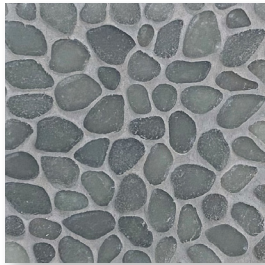

7"x14"

3" Hexagon Mosaic

1.75" Hexagon Mosaic

Colors

Clifton Hexagon

Newton Hexagon

Caribbean Blend Hexagon

Bermuda Blend Hexagon

Frosted Clifton

Frosted Newton

Clear Clifton

Clear Newton

Bermuda Blend

Caribbean Blend

Aqua Blue

Miami Shores

Oyster Silver

Torrent Grey

Fresh Water Pearl

Southern Lakes

Abyss Black

GENESIS GLASS

Technical Characteristics

Material	Finish	Thickness	Application	Frost Resistance	Moh's	Shade Variation	Water Absorption
Recycled Glass	Polished & Matte	10mm	Interior/ Exterior	Yes	6-7	V3	0.02